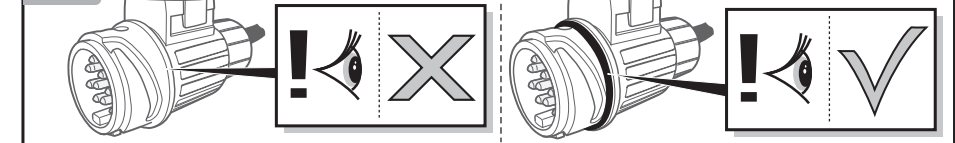

SOCKET CONNECTION

DIN/ISO 11446														
	1/L	2	3/31	4/R	5/58-R	6/54	7/58-L	8	9	10	11	12	13	
Pmax	21W	2x21W		21W	52W	3x21W	52W	2x21W	180W/15Amp	180W/15Amp				
Colour	Yellow	Blue	White	Green	Brown	Red 1,00 mm²	Black	Black/ Red	Brown/ White	Red 2,50 mm²	White	-	White	

In a coupled trailer with working fog lamp, the fog lamp of the vehicle will be switched off, if applicable.

The flashing lights on the trailer are monitored. If one of the indicators of the trailer breaks down, a buzzer will be audible and/or a visual signal will be visible on the dashboard. Check the flashing lights on the trailer.

The wiring kit has a possibility to switch off any Park Distance Control in the case of a coupled trailer.

INFO : Ring.

INFO