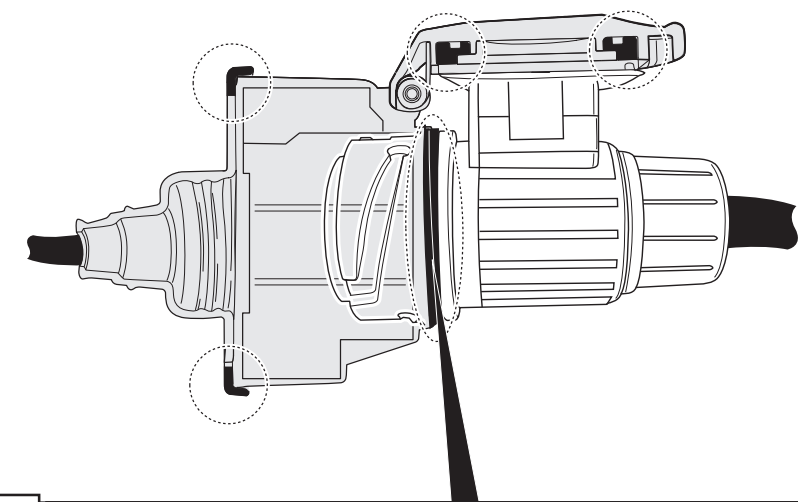

In a coupled trailer with working fog lamp, the fog lamp of the vehicle will be switched off, if applicable.

The flashing lights on the trailer are monitored. If one of the indicators of the trailer breaks down, a buzzer will be audible and/or a visual signal will be visible on the dashboard. Check the flashing lights on the trailer.

The wiring kit has a possibility to switch off any Park Distance Control in the case of a coupled trailer.

INFO : Ring.

INFO

INFO : Adapt.

INFO

INFO : Storage