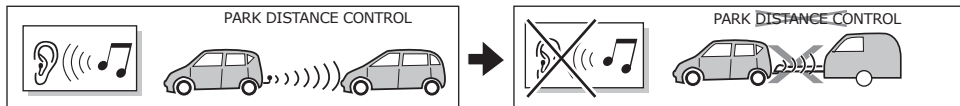

In a coupled trailer with working fog lamp, the fog lamp of the vehicle will be switched off, if applicable.

The flashing lights on the trailer are monitored. If one of the indicators of the trailer breaks down, a buzzer will be audible and/or a visual signal will be visible on the dashboard. Check the flashing lights on the trailer.